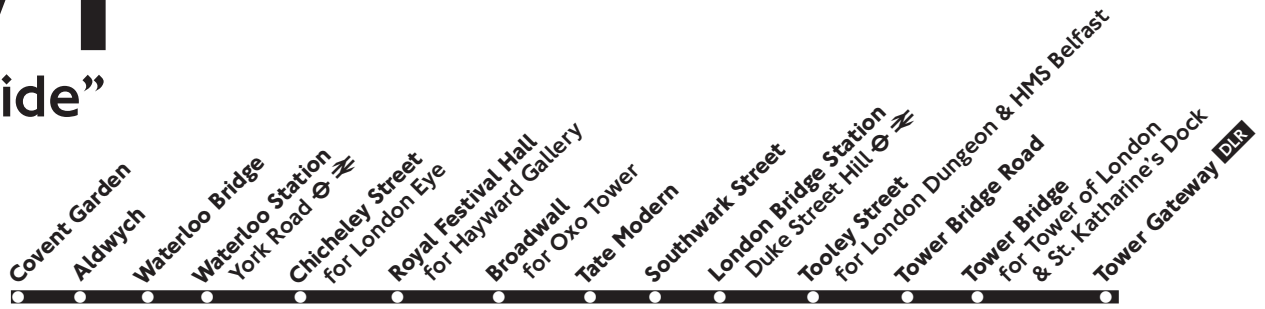

RV1

Covent Garden - South Bank - Tower Gateway

“Riverside”

Daily

When Tower Bridge is closed, buses are diverted between London Bridge Station and Tower Gateway via London Bridge and Lower Thames Street

Monday - Saturday (also Good Friday)

| | | | | | | |
|--|-------------|-------------|-------------|-------------|--------------------|-------------|
| Covent Garden <i>Catherine Street</i> | 0600 | 0620 | 0640 | 0700 | | 0003 |
| Aldwych <i>Somerset House</i> | 0602 | 0622 | 0642 | 0702 | | 0007 |
| Waterloo Station <i>York Road</i> | 0606 | 0626 | 0646 | 0706 | <i>Then</i> | 0011 |
| Royal Festival Hall <i>Belvedere Road</i> | 0608 | 0628 | 0648 | 0708 | <i>about every</i> | 0015 |
| Tate Modern <i>Sumner Street</i> | 0615 | 0635 | 0655 | 0715 | <i>10 minutes</i> | 0020 |
| London Bridge Stn <i>Duke Street Hill</i> | 0620 | 0640 | 0700 | 0720 | <i>until</i> | 0024 |
| Tooley Street <i>Tower Bridge Road</i> | 0622 | 0642 | 0702 | 0722 | | 0026 |
| Tower Gateway | 0624 | 0644 | 0704 | 0724 | | 0029 |

26.6.04 T56220

RV1

“Riverside”

Daily

Tower Gateway - South Bank - Covent Garden

When Tower Bridge is closed, buses are diverted between Tower Gateway and London Bridge Station via Aldgate and Fenchurch Street