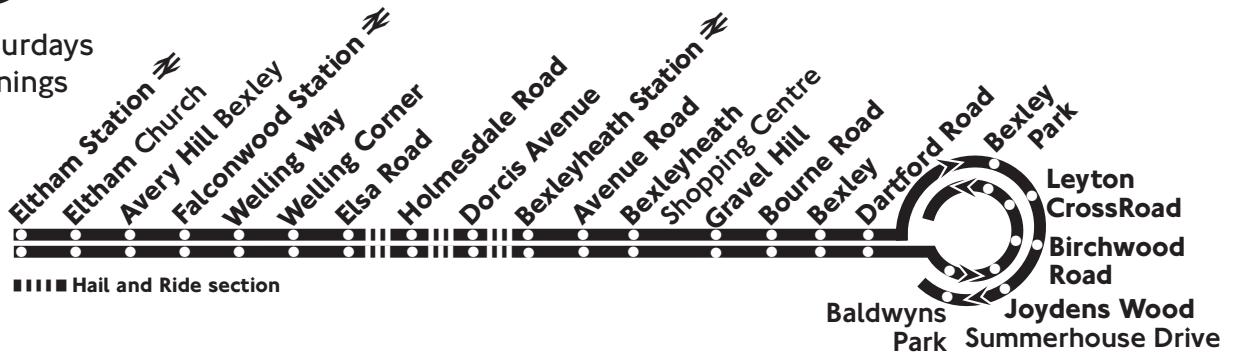

B15

Joydens Wood - Bexleyheath - Eltham

Mondays to Saturdays
except late evenings

Leyton Cross Road

Birchwood Road

Joydens Wood Summerhouse Drive

Baldwyns Park

Until about 1200, buses serve Bexley Park before continuing clockwise around the loop via Joydens Wood.
After about 1200, buses serve Joydens Wood first and continue anticlockwise around the loop via Bexley Park.

No service on Sunday or other Public Holidays

B15

Eltham - Bexleyheath - Joydens Wood

Mondays to Saturdays
except late evenings

Until about 1200, buses serve Bexley Park before continuing clockwise around the loop via Joydens Wood.
After about 1200, buses serve Joydens Wood first and continue anticlockwise around the loop via Bexley Park.