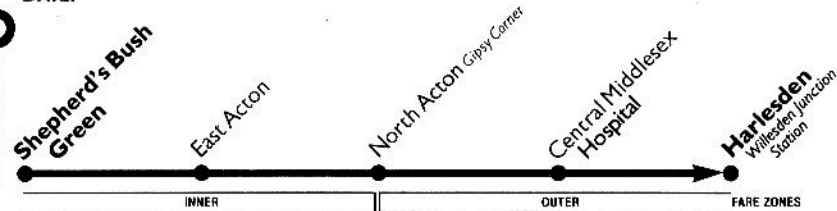

255 DAILY

Please have your fare ready to PAY THE DRIVER

Mondays to Fridays

Table of departure times for 255 DAILY on Mondays to Fridays, listing routes like Harlesden Willesden Junction Station and Shepherd's Bush Green.

Saturdays

Table of departure times for 255 DAILY on Saturdays, listing routes like Harlesden Willesden Junction Station and Shepherd's Bush Green.

Sundays and Public Holidays

Table of departure times for 255 DAILY on Sundays and Public Holidays, listing routes like Harlesden Willesden Junction Station and Shepherd's Bush Green.

A - Starts from East Acton Du Cane Road.

255 DAILY

Please have your fare ready to PAY THE DRIVER

Mondays to Fridays

Table of departure times for 255 DAILY on Mondays to Fridays, listing routes like Shepherd's Bush Green and Harlesden Willesden Junction Station.

Saturdays

Table of departure times for 255 DAILY on Saturdays, listing routes like Shepherd's Bush Green and Harlesden Willesden Junction Station.

Sundays and Public Holidays

Table of departure times for 255 DAILY on Sundays and Public Holidays, listing routes like Shepherd's Bush Green and Harlesden Willesden Junction Station.