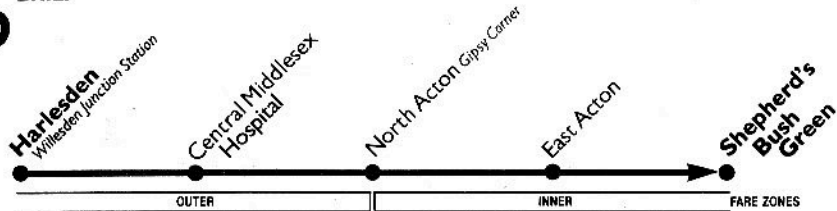

255 DAILY

Please have your fare ready to PAY THE DRIVER

Mondays to Fridays

Table of departure times for 255 DAILY on Mondays to Fridays, listing routes like Harlesden Willesden Junction Station and Shepherd's Bush Green.

Saturdays

Table of departure times for 255 DAILY on Saturdays, listing routes like Harlesden Willesden Junction Station and Shepherd's Bush Green.

Sundays and Public Holidays

Table of departure times for 255 DAILY on Sundays and Public Holidays, listing routes like Harlesden Willesden Junction Station and Shepherd's Bush Green.

A - Starts from East Acton Du Cane Road.

255 DAILY

Please have your fare ready to PAY THE DRIVER

Mondays to Fridays

Table of departure times for 255 DAILY on Mondays to Fridays, listing routes like Shepherd's Bush Green and Harlesden Willesden Junction Station.

Saturdays

Table of departure times for 255 DAILY on Saturdays, listing routes like Shepherd's Bush Green and Harlesden Willesden Junction Station.

Sundays and Public Holidays

Table of departure times for 255 DAILY on Sundays and Public Holidays, listing routes like Shepherd's Bush Green and Harlesden Willesden Junction Station.