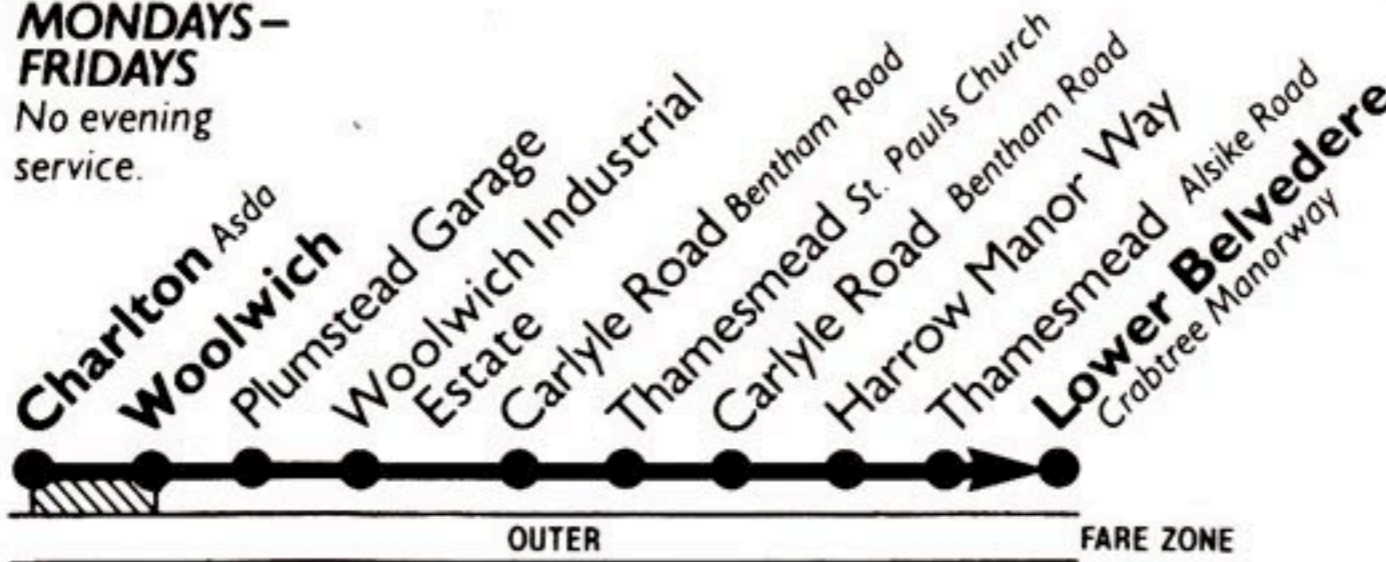

198

MONDAYS – FRIDAYS
No evening service.

Please have your fare ready to **PAY THE DRIVER**