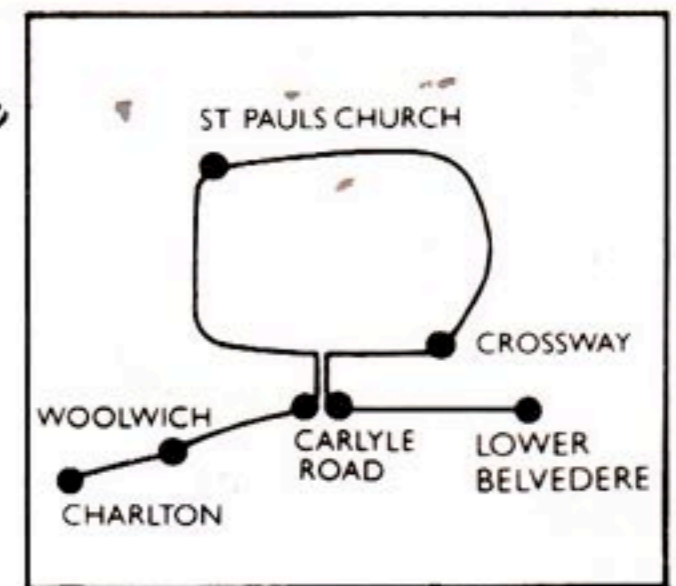

198

MONDAYS – FRIDAYS
No evening service.

Please have your fare ready to **PAY THE DRIVER**