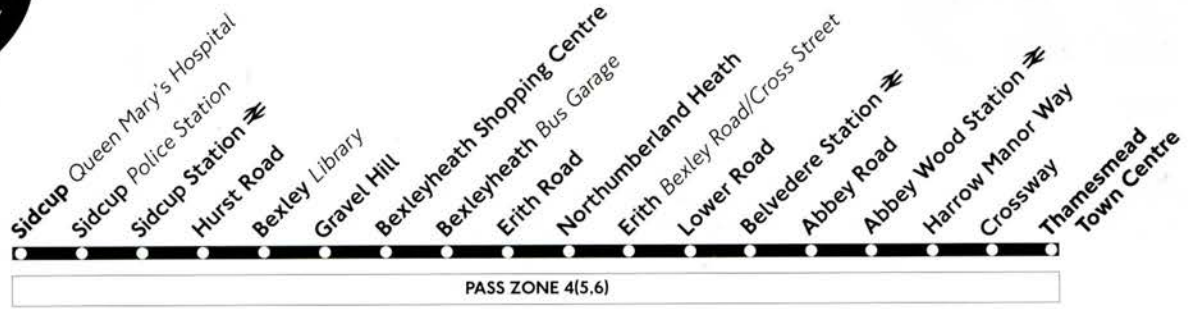

229

Sidcup - Bexleyheath - Thamesmead

Daily

Mondays to Fridays

Sidcup Queen Mary's Hospital	---	0545	0605	0625	0645					1844	1859	1914	1929	1946		06	26	46	2306
Sidcup Station	⇌	0549	0609	0629	0649					1849	1904	1919	1934	1951	Then	11	31	51	2311
Bexley Library		0557	0617	0937	0657	Then				1858	1913	1928	1942	1959	every	19	39	59	2319
Bexleyheath Shopping Centre		G	0603	0623	0643	0703	about			1905	1920	1935	1948	2005	20 minutes,	25	45	05	2325
Erith Bexley Road/Cross Street		0532	0614	0634	0654	0715	every			1917	1932	1946	1959	2016	at these	36	56	16	until 2336
Belvedere Station Belvedere	⇌	0537	0619	0639	0700	0722	12 minutes			1923	1937	1951	2004	2021	minutes	41	01	21	2341
Abbey Wood Station	⇌	0542	0624	0644	0705	0727	until			1929	1942	1956	2009	2026	past the	46	06	26	2346
Thamesmead Crossway		0547	0629	0649	0710	0732				1934	1947	2001	2014	2031	hour	51	11	31	2351
Thamesmead Town Centre		0553	0635	0655	0716	0738				1940	1953	2007	2020	2037		57	17	37	2357

Sidcup Queen Mary's Hospital	2326	2346
Sidcup Station	2331	2351
Bexley Library	2339	2359
Bexleyheath Shopping Centre	2345	0005
Erith Bexley Road/Cross Street	2356	0016
Belvedere Station Belvedere	0001	0021
Abbey Wood Station	0006	0026
Thamesmead Crossway	0011	0031
Thamesmead Town Centre	0017	0037

Thamesmead Town Centre	1742		02	22	42		2302	2322
Thamesmead Crossway	1748	Then	08	28	48		2308	2328
Abbey Wood Station ⇌	1752	every	12	32	52		2312	2332
Belvedere Station Belvedere ⇌	1757	20 minutes,	17	37	57		2317	2337
Erith Bexley Road/Cross Street	1804	at these	24	44	04	until	2324	2344
Bexleyheath Shopping Centre	1813	minutes	33	53	13		2333	2353
Bexley Library	1818	past the	38	58	18		2338	2358
Sidcup Station ⇌	1826	hour	46	06	26		2346	0006
Sidcup Queen Mary's Hospital	1830		50	10	30		2350	0010