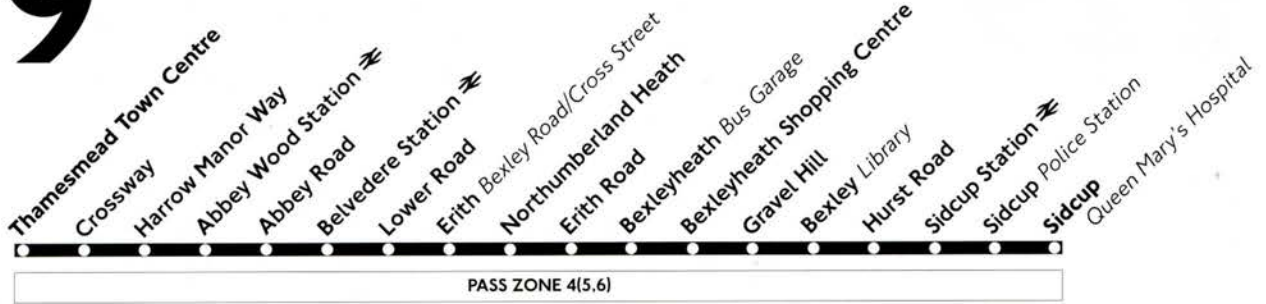

G - Starts from Bexleyheath Bus Garage at 0523.

4.9.99(A) T38640

229

Thamesmead - Bexleyheath - Sidcup

Daily

Mondays to Fridays

Thamesmead Town Centre	0515	0535	0555	0615	0630	0642	0652				1732	1746	1800	1815	1830	1845	1902	1922
Thamesmead Crossway	0522	0542	0602	0622	0637	0649	0700				1738	1752	1806	1821	1836	1851	1908	1928
Abbey Wood Station ⇌	0527	0547	0607	0627	0642	0654	0706	Then			1742	1756	1810	1825	1840	1855	1912	1932
Belvedere Station Belvedere ⇌	0532	0552	0612	0632	0647	0659	0711	about			1748	1802	1816	1831	1846	1901	1918	1937
Erith Bexley Road/Cross Street	0539	0559	0619	0639	0654	0706	0719	every			1757	1811	1825	1839	1854	1909	1926	1944
Bexleyheath Shopping Centre	0549	0609	0629	0649	0706	0718	0731	12 minutes			1810	1824	1837	1849	1904	1919	1936	1953
Bexley Library	0554	0614	0634	0654	0711	0724	0739	until			1818	1832	1844	1856	1911	1926	1943	1958
Sidcup Station ⇌	0602	0622	0642	0702	0719	0734	0750				1829	1841	1853	1905	1920	1935	1951	2006
Sidcup Queen Mary's Hospital	0606	0626	0646	0706	0723	0738	0754				1833	1845	1857	1909	1924	1939	1955	2010

Thamesmead Town Centre	1942		02	22	42		2302	2322
Thamesmead Crossway	1948	Then	08	28	48		2308	2328
Abbey Wood Station ⇌	1952	every	12	32	52		2312	2332
Belvedere Station Belvedere ⇌	1957	20 minutes,	17	37	57		2317	2337
Erith Bexley Road/Cross Street	2004	at these	24	44	04	until	2324	2344
Bexleyheath Shopping Centre	2013	minutes	33	53	13		2333	2353
Bexley Library	2018	past the	38	58	18		2338	2358
Sidcup Station ⇌	2026	hour	46	06	26		2346	0006
Sidcup Queen Mary's Hospital	2030		50	10	30		2350	0010