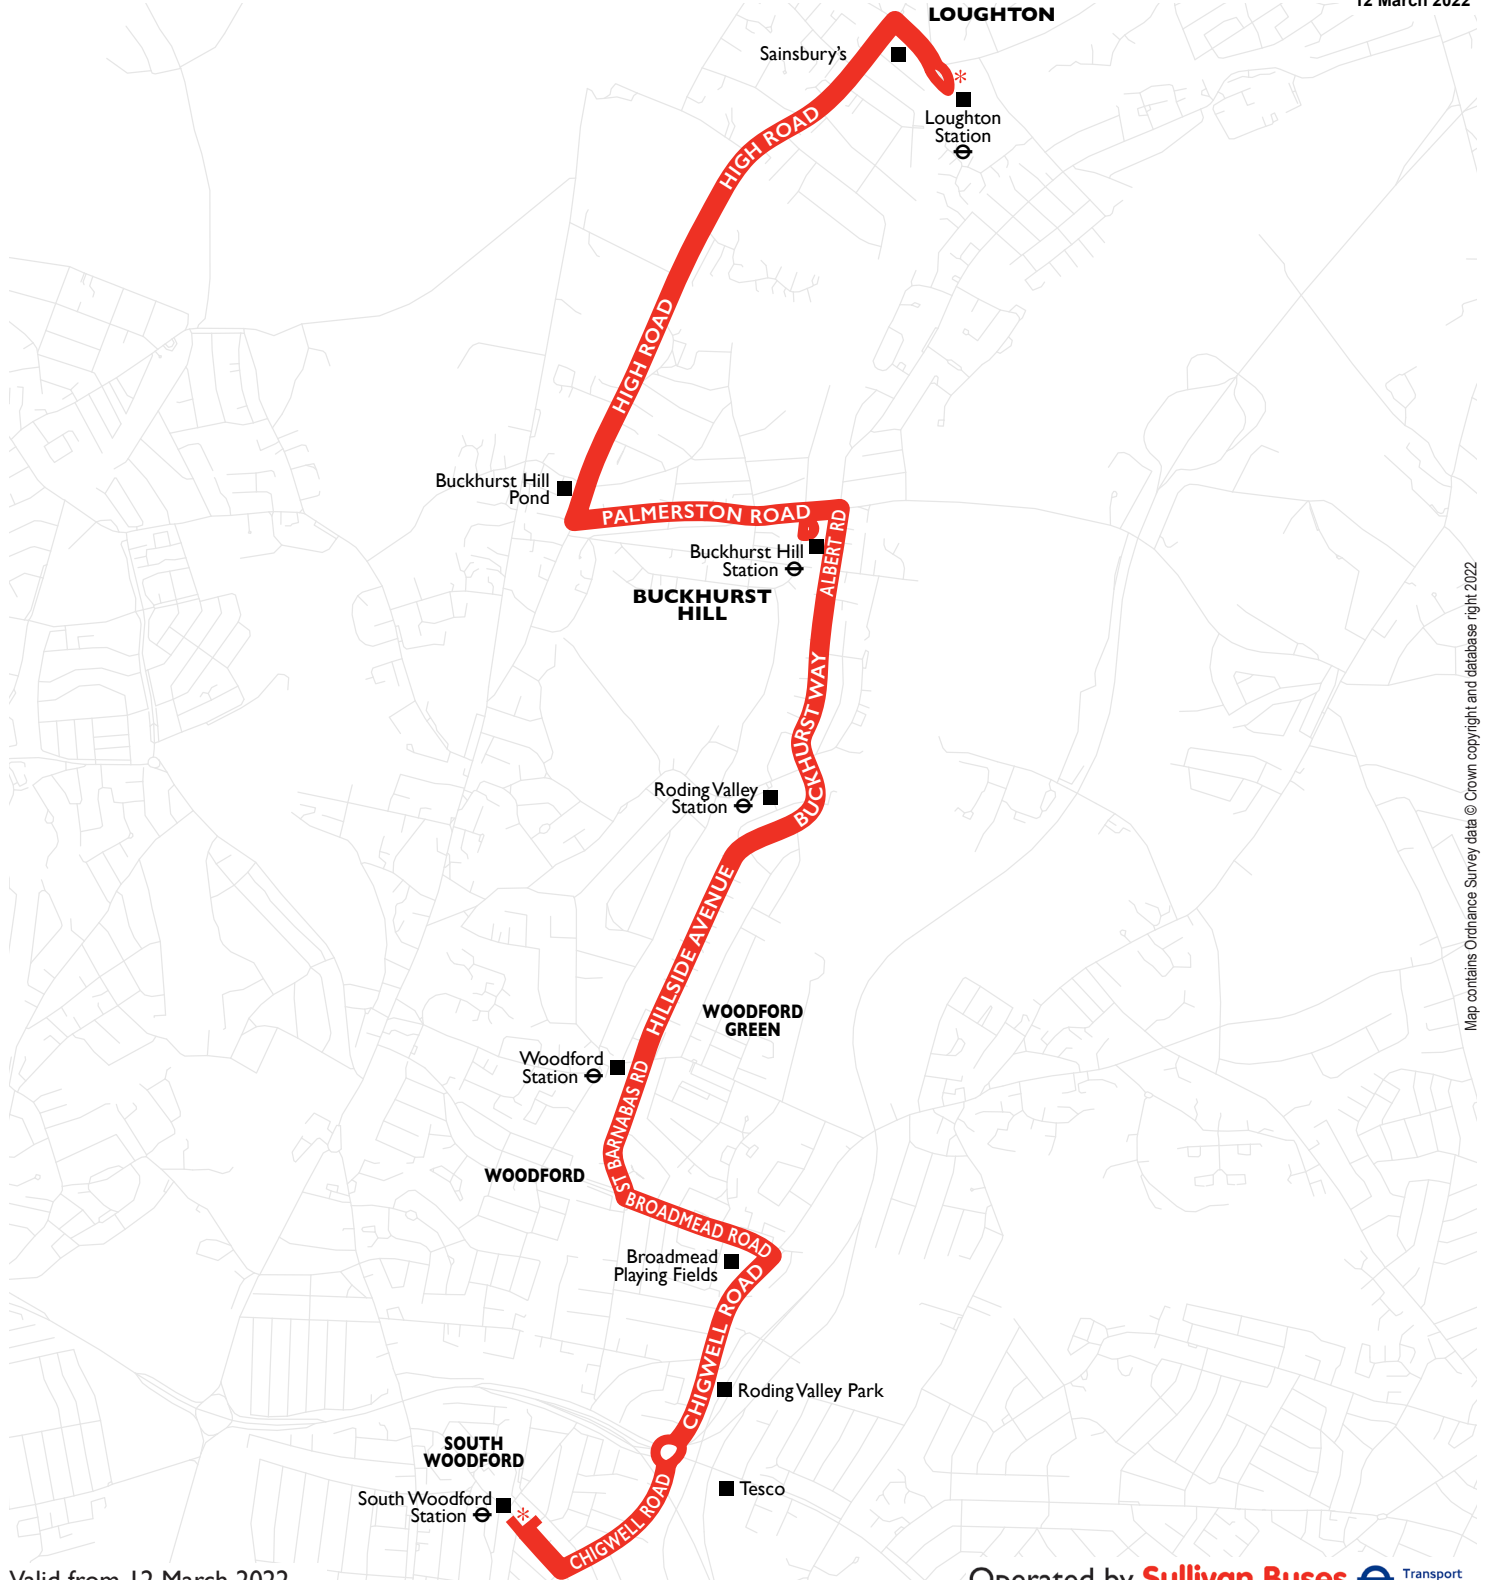

549 Loughton – South Woodford

via Buckhurst Hill and Roding Valley

Mondays to Fridays

Loughton Station	0715	0845	1015	1145	1315	1445	1615	1745	1915
Buckhurst Hill Station	0723	0855	1023	1153	1323	1453	1626	1756	1924
Woodford Station	0730	0904	1030	1200	1330	1500	1635	1805	1931
South Woodford Station	0742	0919	1039	1209	1339	1509	1646	1816	1940

Saturdays

Loughton Station	0715	0845	1015	1145	1315	1445	1615	1745	1915
Buckhurst Hill Station	0721	0851	1023	1155	1324	1454	1623	1753	1923
Woodford Station	0726	0857	1030	1203	1332	1501	1631	1801	1929
South Woodford Station	0733	0904	1039	1214	1342	1511	1640	1809	1936

No service on Sundays or Public Holidays. Services may be varied at Easter, Christmas and New Year.

12 March 2022

Map contains Ordnance Survey data © Crown copyright and database right 2022