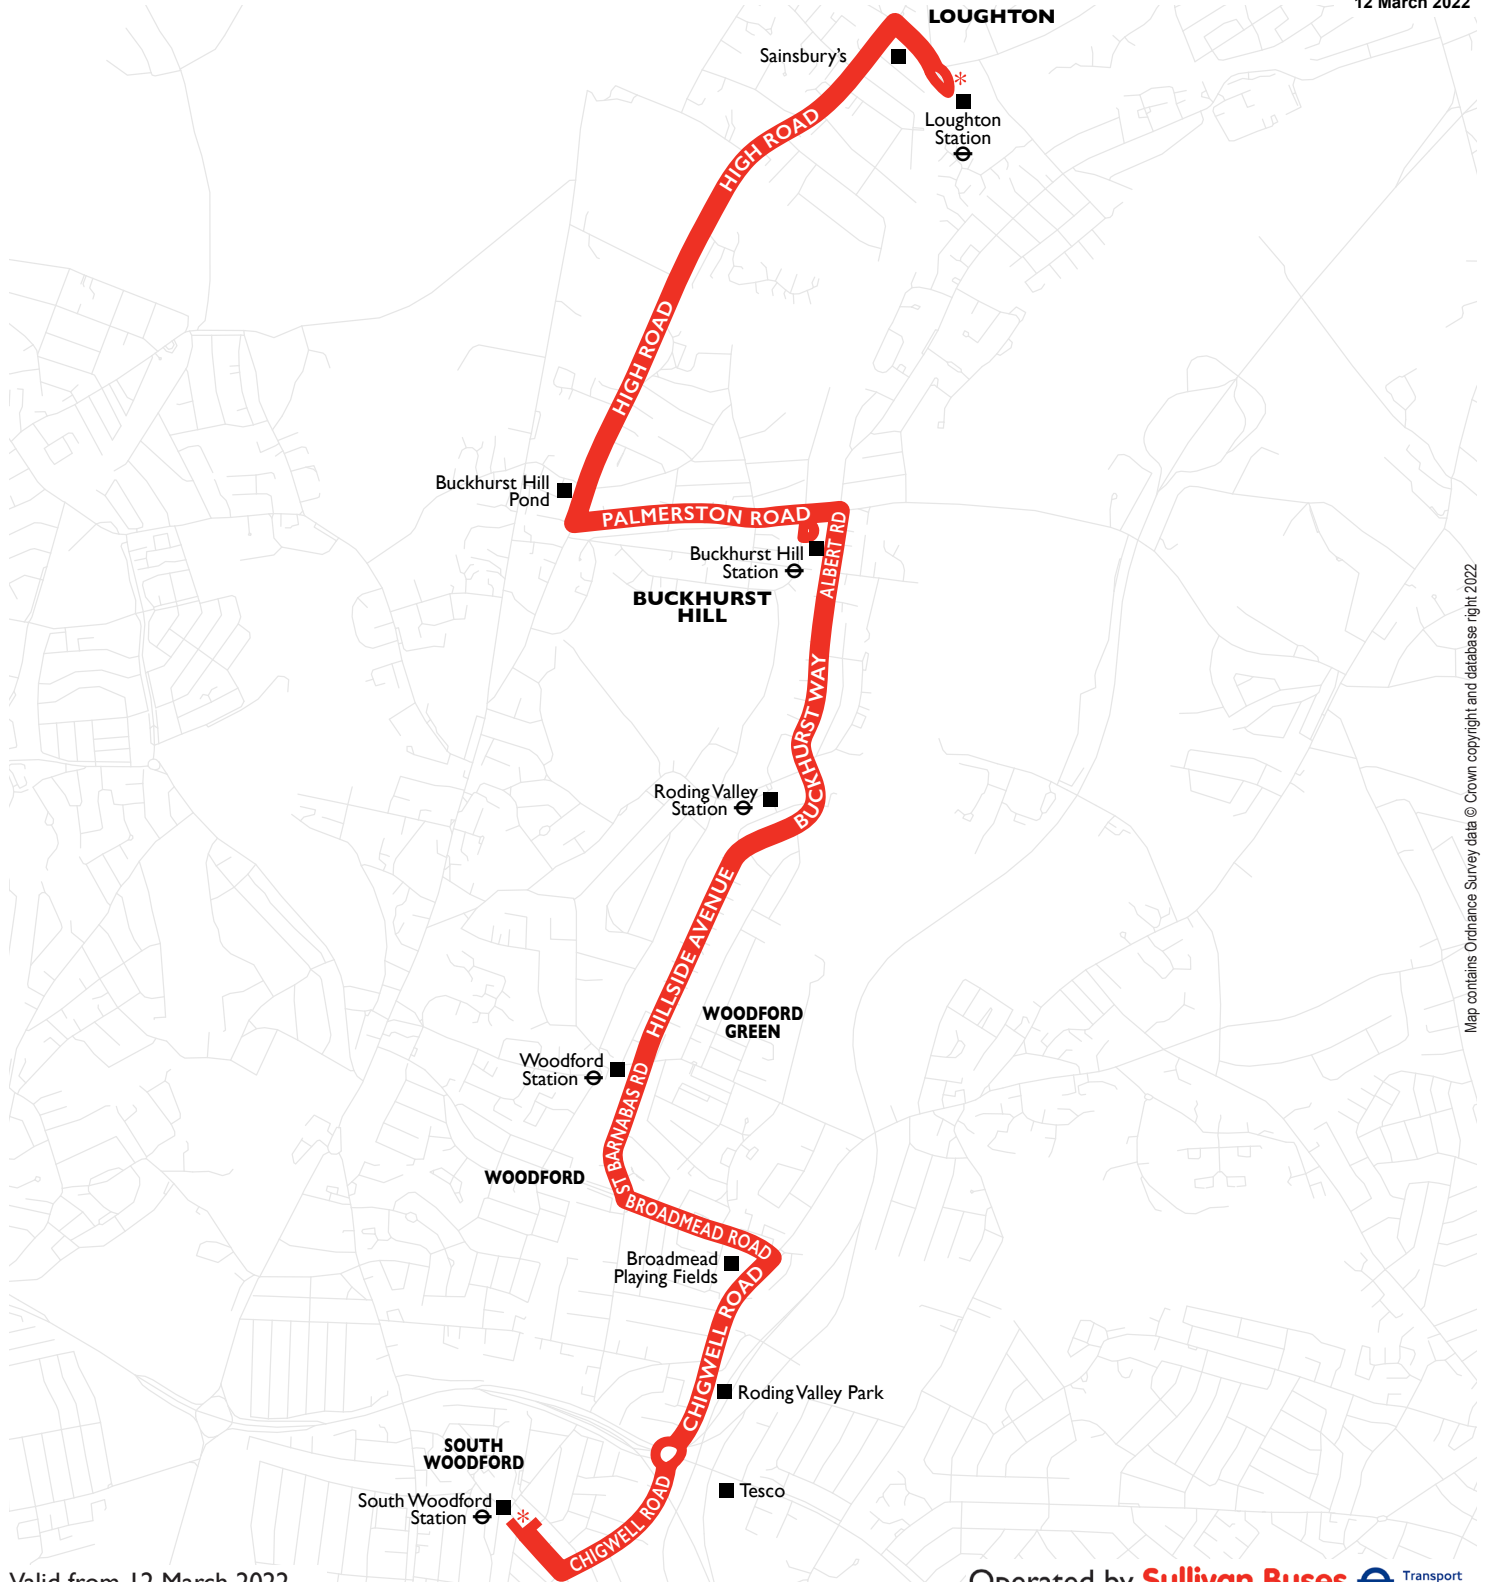

549 South Woodford – Loughton

via Roding Valley and Buckhurst Hill

Mondays to Fridays

South Woodford Station	0630	0800	0930	1100	1230	1400	1530	1700	1830
Woodford Station	0638	0810	0939	1109	1239	1409	1542	1712	1839
Buckhurst Hill Station	0645	0819	0946	1116	1246	1416	1550	1720	1847
Loughton Station	0653	0829	0954	1124	1254	1424	1558	1728	1855

No service on Sundays or Public Holidays. Services may be varied at Easter, Christmas and New Year.

12 March 2022

Map contains Ordnance Survey data © Crown copyright and database right 2022

549 Loughton – South Woodford

via Buckhurst Hill and Roding Valley

Mondays to Fridays

Loughton Station	0715	0845	1015	1145	1315	1445	1615	1745	1915
Buckhurst Hill Station	0723	0855	1023	1153	1323	1453	1626	1756	1924
Woodford Station	0730	0904	1030	1200	1330	1500	1635	1805	1931
South Woodford Station	0742	0919	1039	1209	1339	1509	1646	1816	1940

Saturdays

Loughton Station	0715	0845	1015	1145	1315	1445	1615	1745	1915
Buckhurst Hill Station	0721	0851	1023	1155	1324	1454	1623	1753	1923
Woodford Station	0726	0857	1030	1203	1332	1501	1631	1801	1929
South Woodford Station	0733	0904	1039	1214	1342	1511	1640	1809	1936