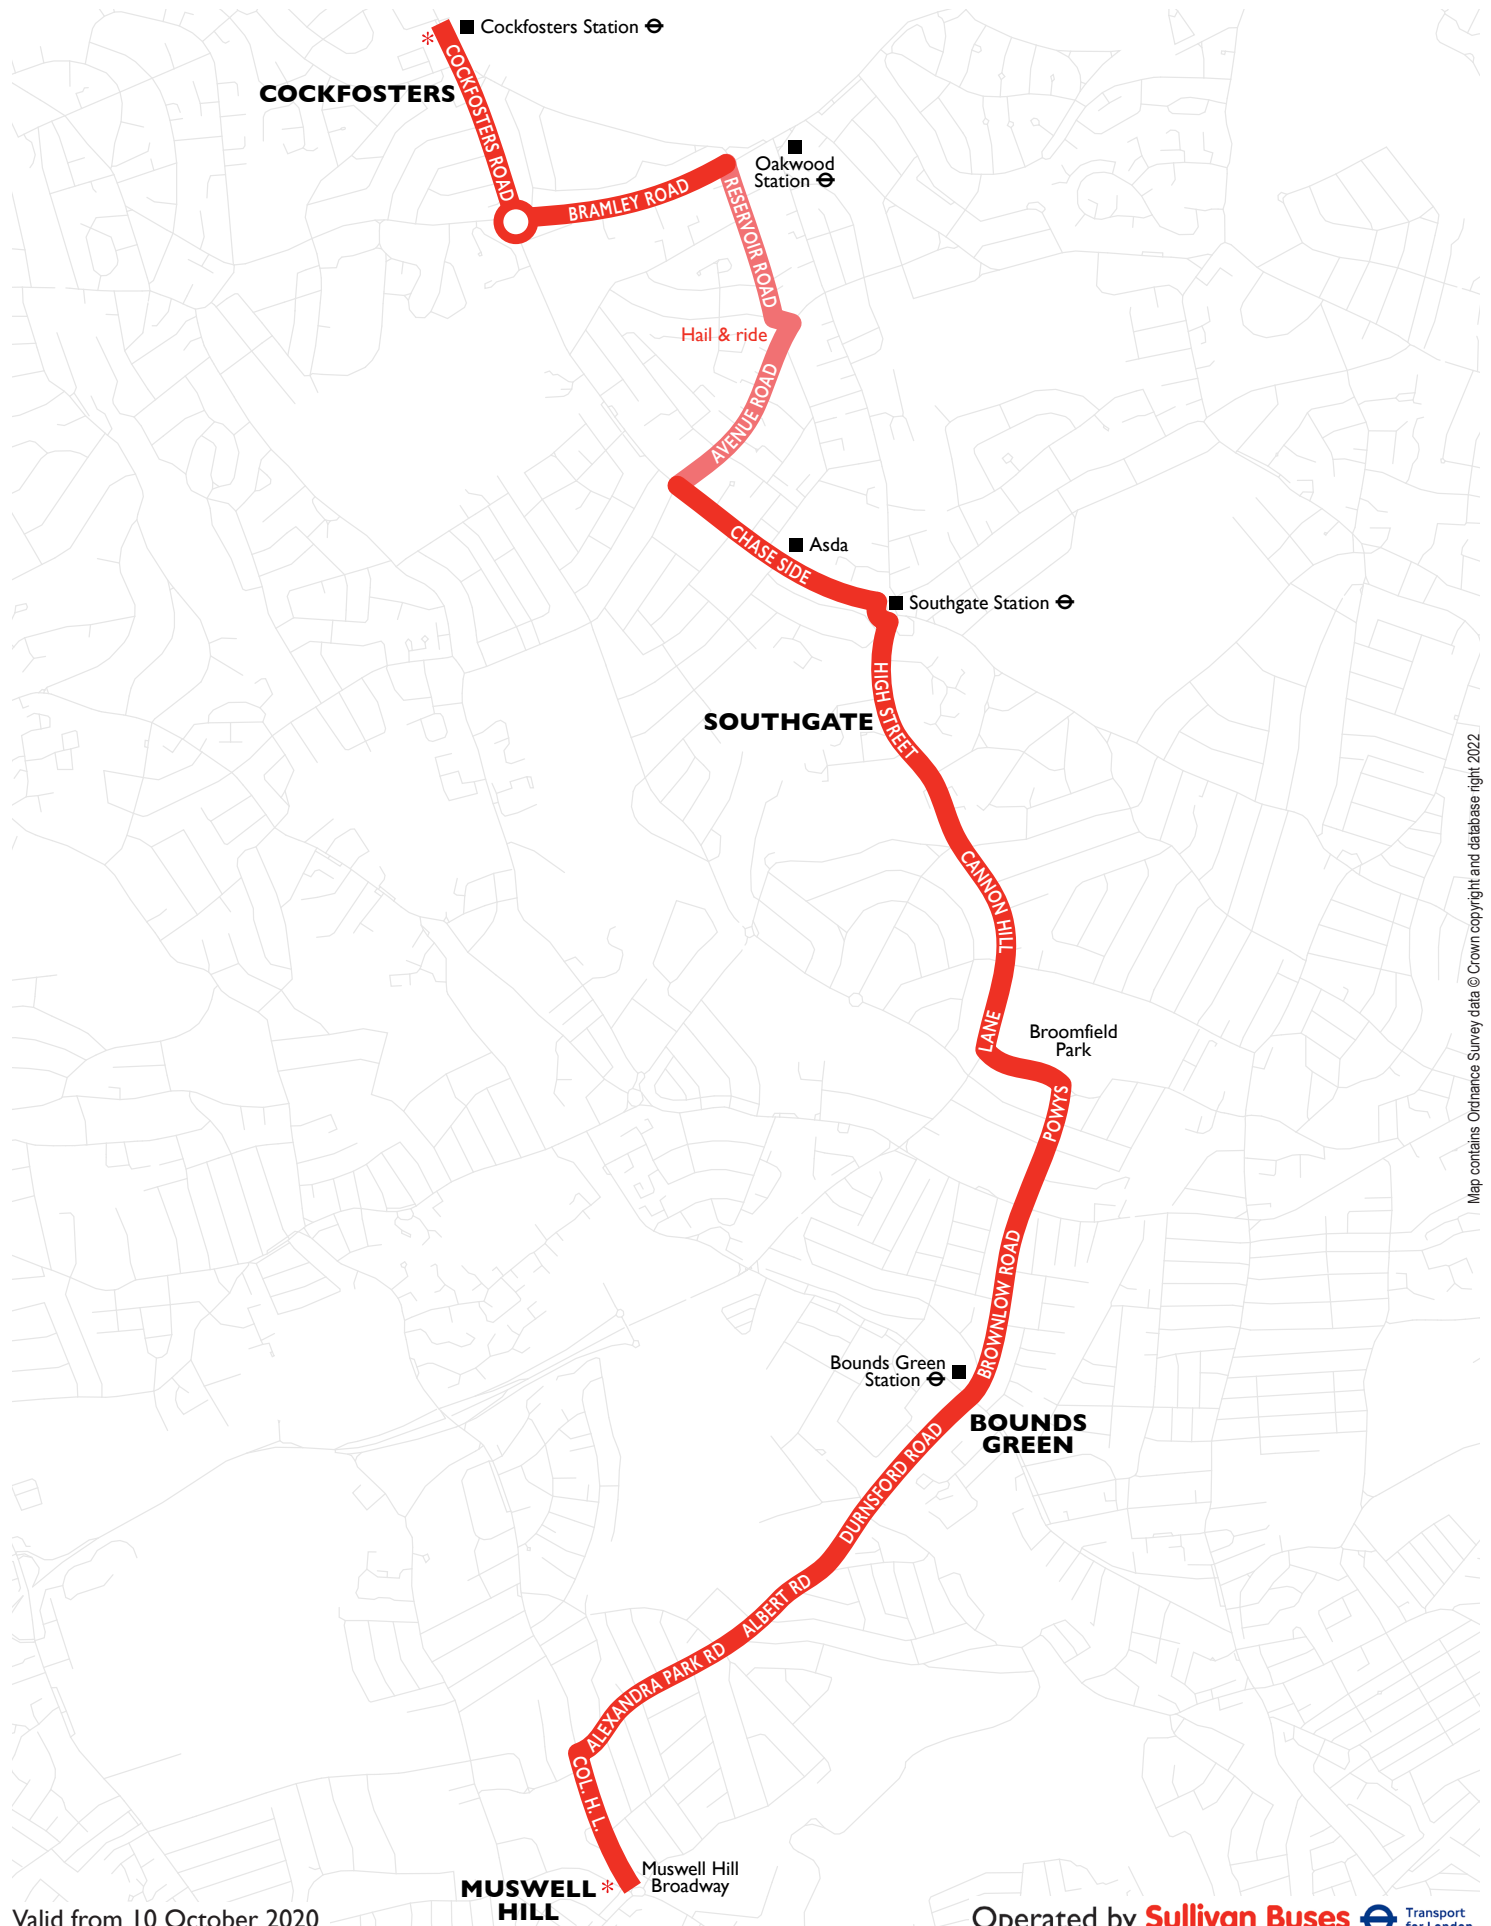

299

Map contains Ordnance Survey data © Crown copyright and database right 2022