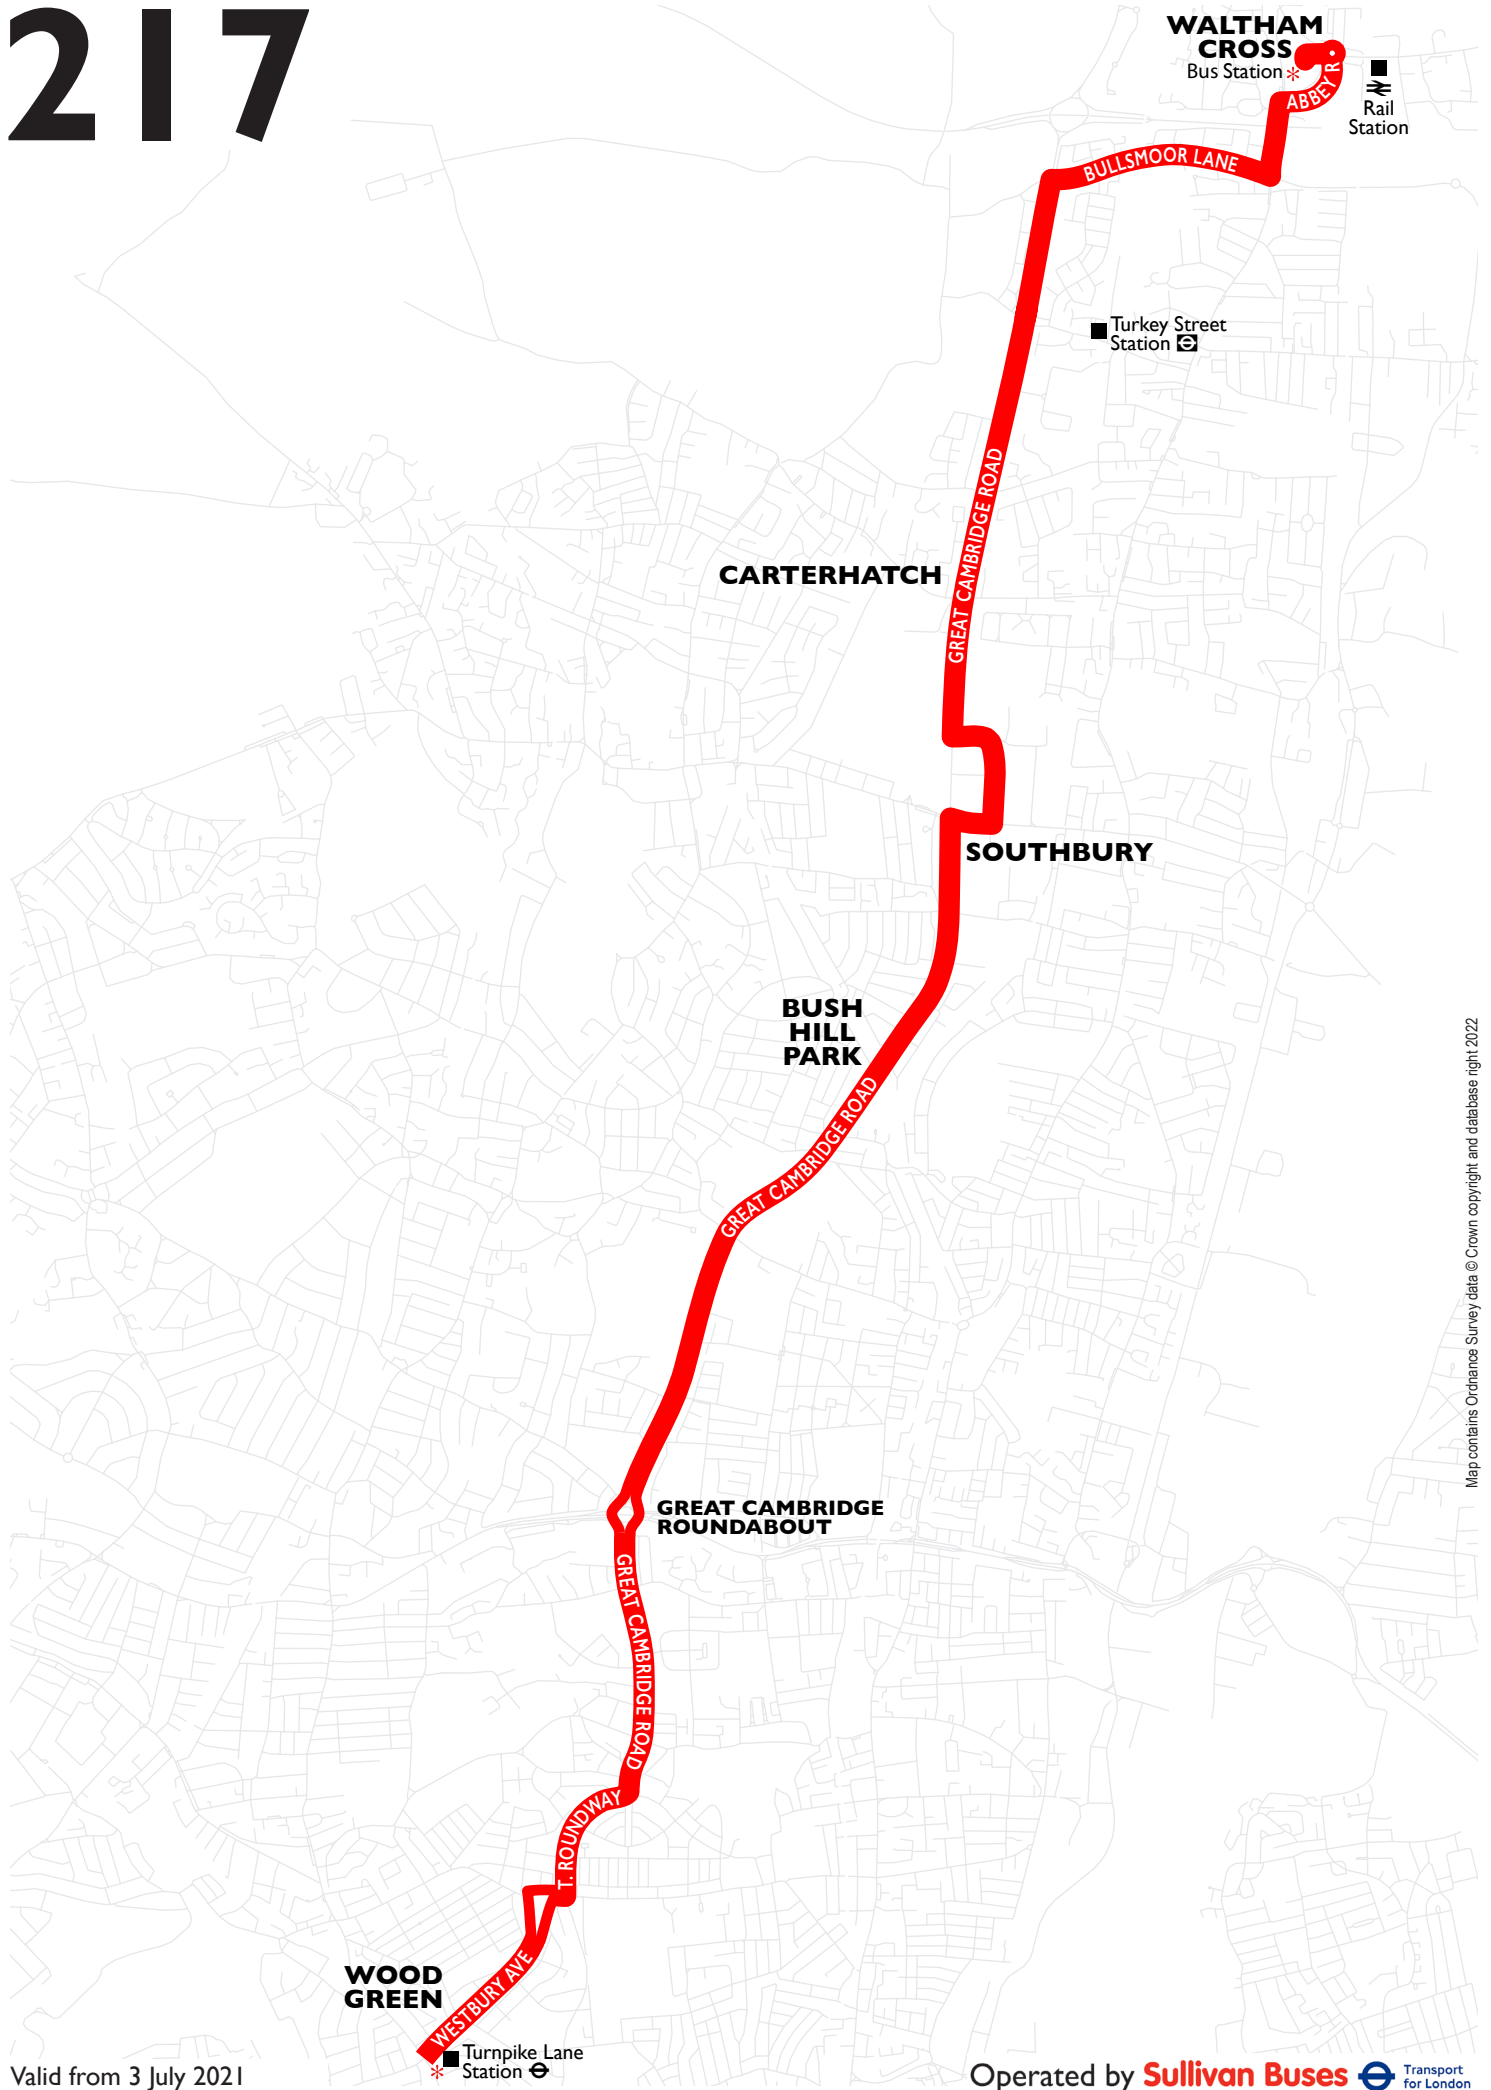

217

Valid from 3 July 2021
202202202124

Operated by **Sullivan Buses** Transport for London

Map contains Ordnance Survey data © Crown copyright and database right 2022