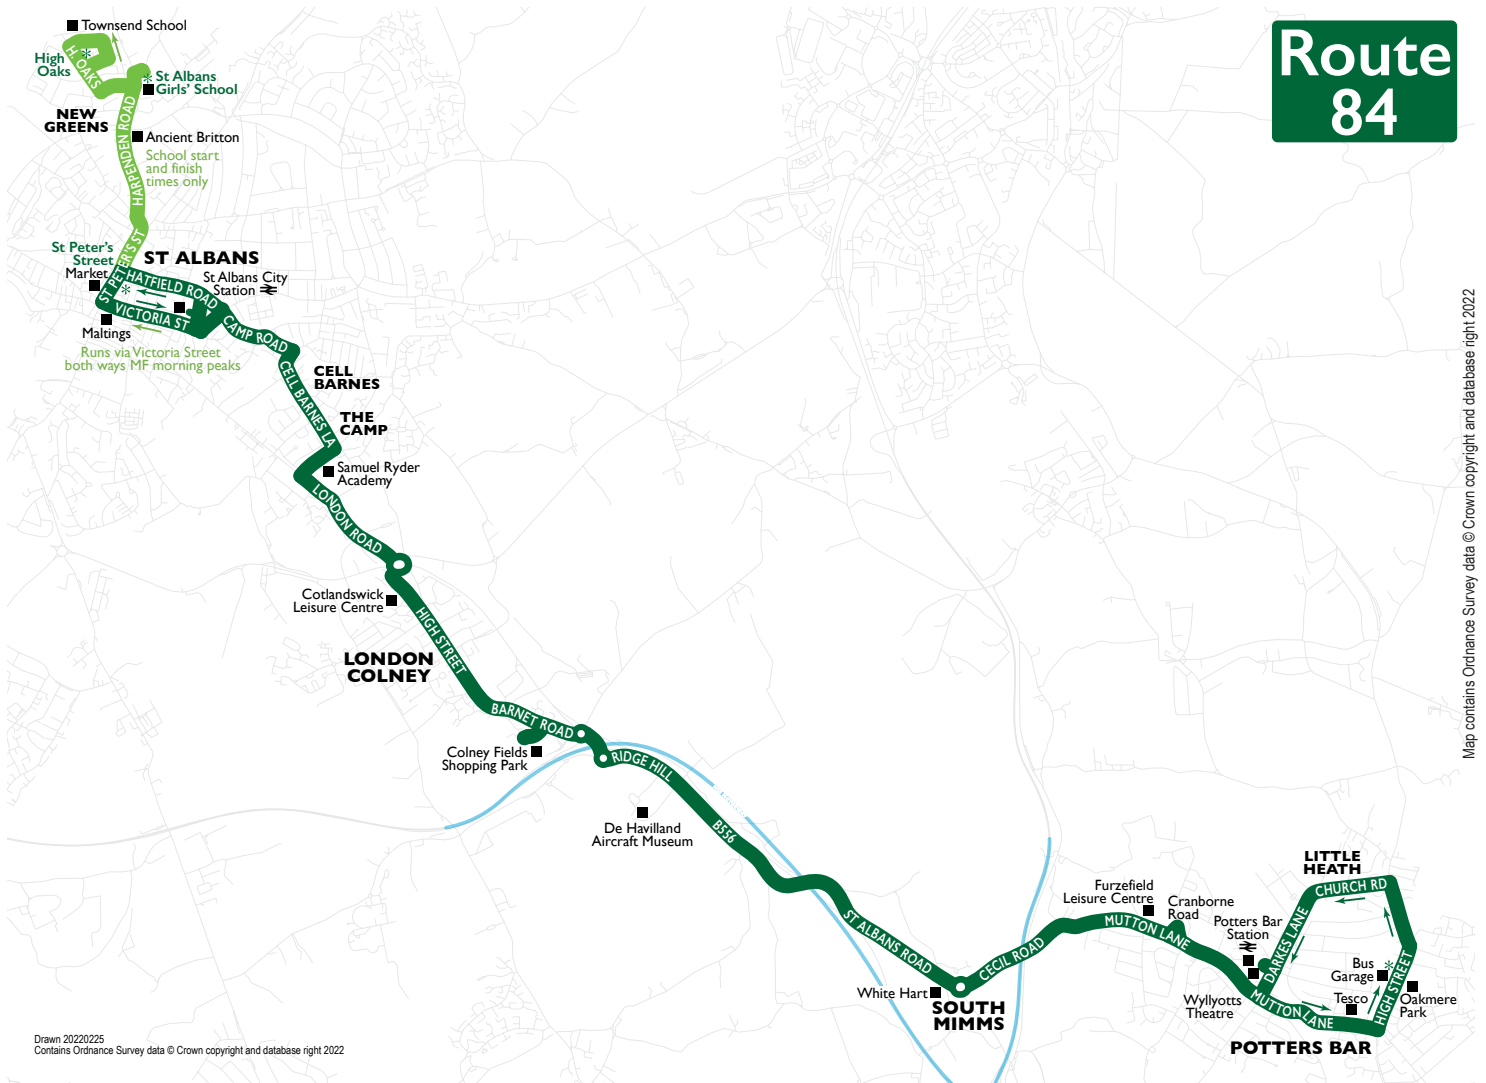

Sunday times usually apply on Public Holidays. Services may be varied at Easter, Christmas and New Year.

Key: G - Times in green run during school holidays only. Hol - School Holidays only. R - Times in red run on schooldays only. Sch - Schooldays only.

V - Runs via Victoria Street in St Albans, not Hatfield Road.

## Route 84