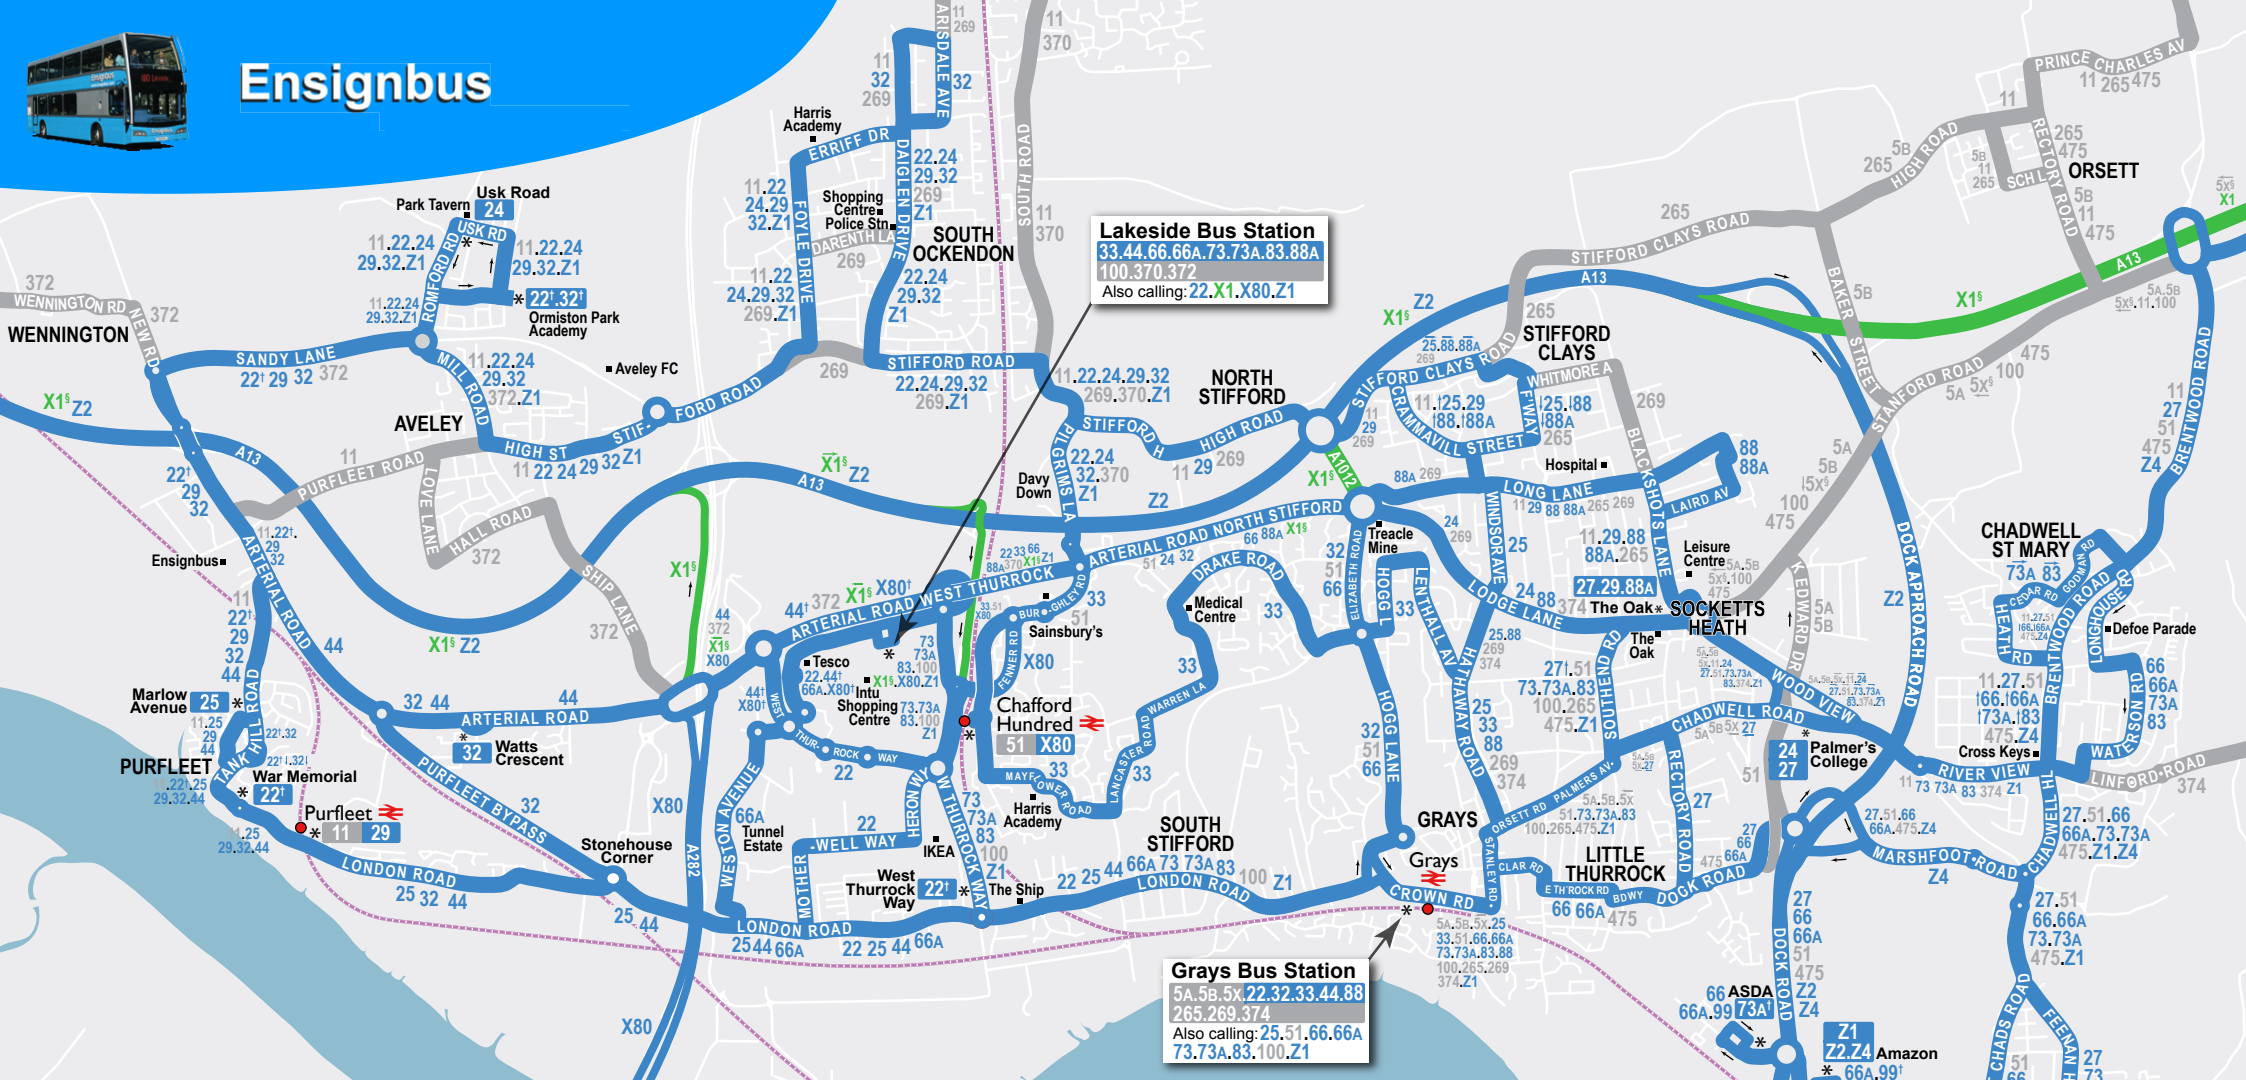

Ensignbus

Ensignbus Routes

- 22 Grays - Aveley (Daily). School journeys Ormiston Park/Purfleet. Evening journey to West Thurrock Way.
- 24 Aveley - Palmers College (School journeys).
- 25 Purfleet - Stifford Clays (School journeys).
- 27 Socketts Heath - Stanford-Le-Hope (School journeys).
- 29 Socketts Heath - Purfleet (School journeys).
- 32 Aveley - Grays (Mon-Fri).
- 33 Grays - Chafford Hundred - Lakeside (Mon-Sat).
- 44 Lakeside - Grays (Daily). Via Tesco Mon-Fri. Via Arterial Road West Thurrock Sat/Sun.
- 66 Lakeside - Tilbury (Daily) - Chadwell St Mary (Mon-Fri). MF journey/Sat/Sun to Civic Square.
- 66A Lakeside - Chadwell St Mary (Mon-Fri). One journey to Civic Square.
- 73 Lakeside - Tilbury (Mon-Sat).
- 73A Lakeside - Tilbury (Mon-Sat evenings & Sun). Journeys to Asda westbound Mon-Sat by request only.
- 83 Lakeside - Chadwell St Mary (Mon-Sat).
- 88 Grays - Stifford Clays (Mon-Sat).
- 88A Lakeside - Stifford Clays (Mon-Fri).
- 91 Tilbury Brennan Road - Tilbury Ferry (Mon-Fri). Early and late journeys via Amazon.
- X1 London Victoria - Southend Airport (Nightly). Express
- X80 Chafford Hundred - Bluewater (Mon-Sat). Via Tesco Mon-Fri. Via Arterial Road West Thurrock Sat.
- Z1 Aveley - Tilbury (Daily).
- Z2 Tilbury - Canning Town (Daily). Limited stop in London.
- Z4 Tilbury - Pitsea (Daily).

Other operators

- 5A Grays - Pitsea (Mon-Sat). First
- 5B Grays - Pitsea (Mon-Sat). First
- 5X Wickford - Grays (College Days: One direction). First
- 11 Basildon - Purfleet (Mon-Fri). NIBS
- 31 Chafford Hundred - Southend (School journeys). NIBS
- 100 Basildon - Lakeside (Daily) First
- 265 West Horndon - Grays (Mon-Wed/Fri). Stephensons
- 269 Grays - Brentwood (Mon-Sat). NIBS
- 370 Lakeside - Romford (Daily). Arriva
- 372 Lakeside - Homchurch (Daily). Stagecoach
- 374 Basildon - Grays (Mon-Sat). NIBS
- 475 Stanford-le-Hope - Brentwood (School journeys). NIBS

Key

- 66 Road served by Ensignbus
- 265 Road served by other bus operators
- 25 * Route terminus
- 22 † Certain buses only
- X1 † Limited stop
- Railway line and station / ferry

Lakeside Bus Station
33.44.66.66A.73.73A.83.88A
100.370.372
Also calling: 22.X1.X80.Z1

Grays Bus Station
5A.5B.5X.22.32.33.44.88
265.269.374
Also calling: 25.51.66.66A
73.73A.83.100.Z1

Tilbury Civic Square
66.66A.73.73A
Also calling:
27.73A.99.Z1